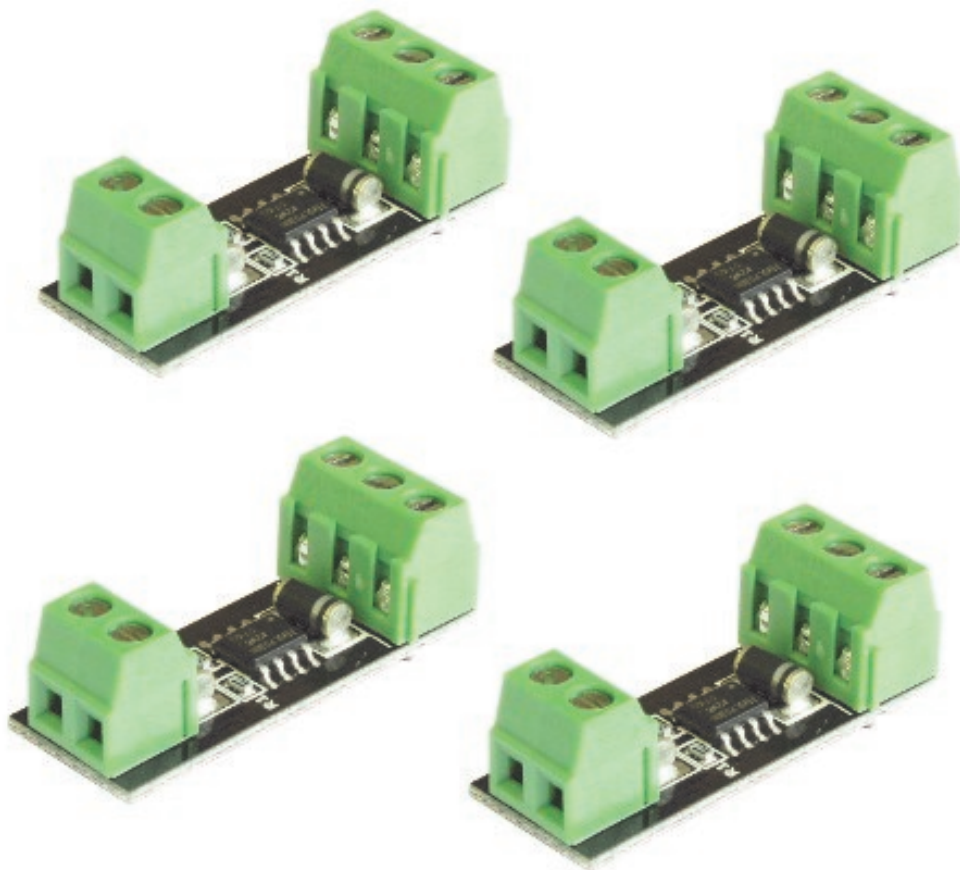

DR4101

HANDLEIDING / MANUAL BEDIENUNGSANLEITUNG / MANUEL

V1.0 (2013-05)

© Copyright 2005 – 2015 digikeijs, the Netherlands. All rights re-served. No information, images or any part of this document may be copied without the prior written permission of Digikeijs.